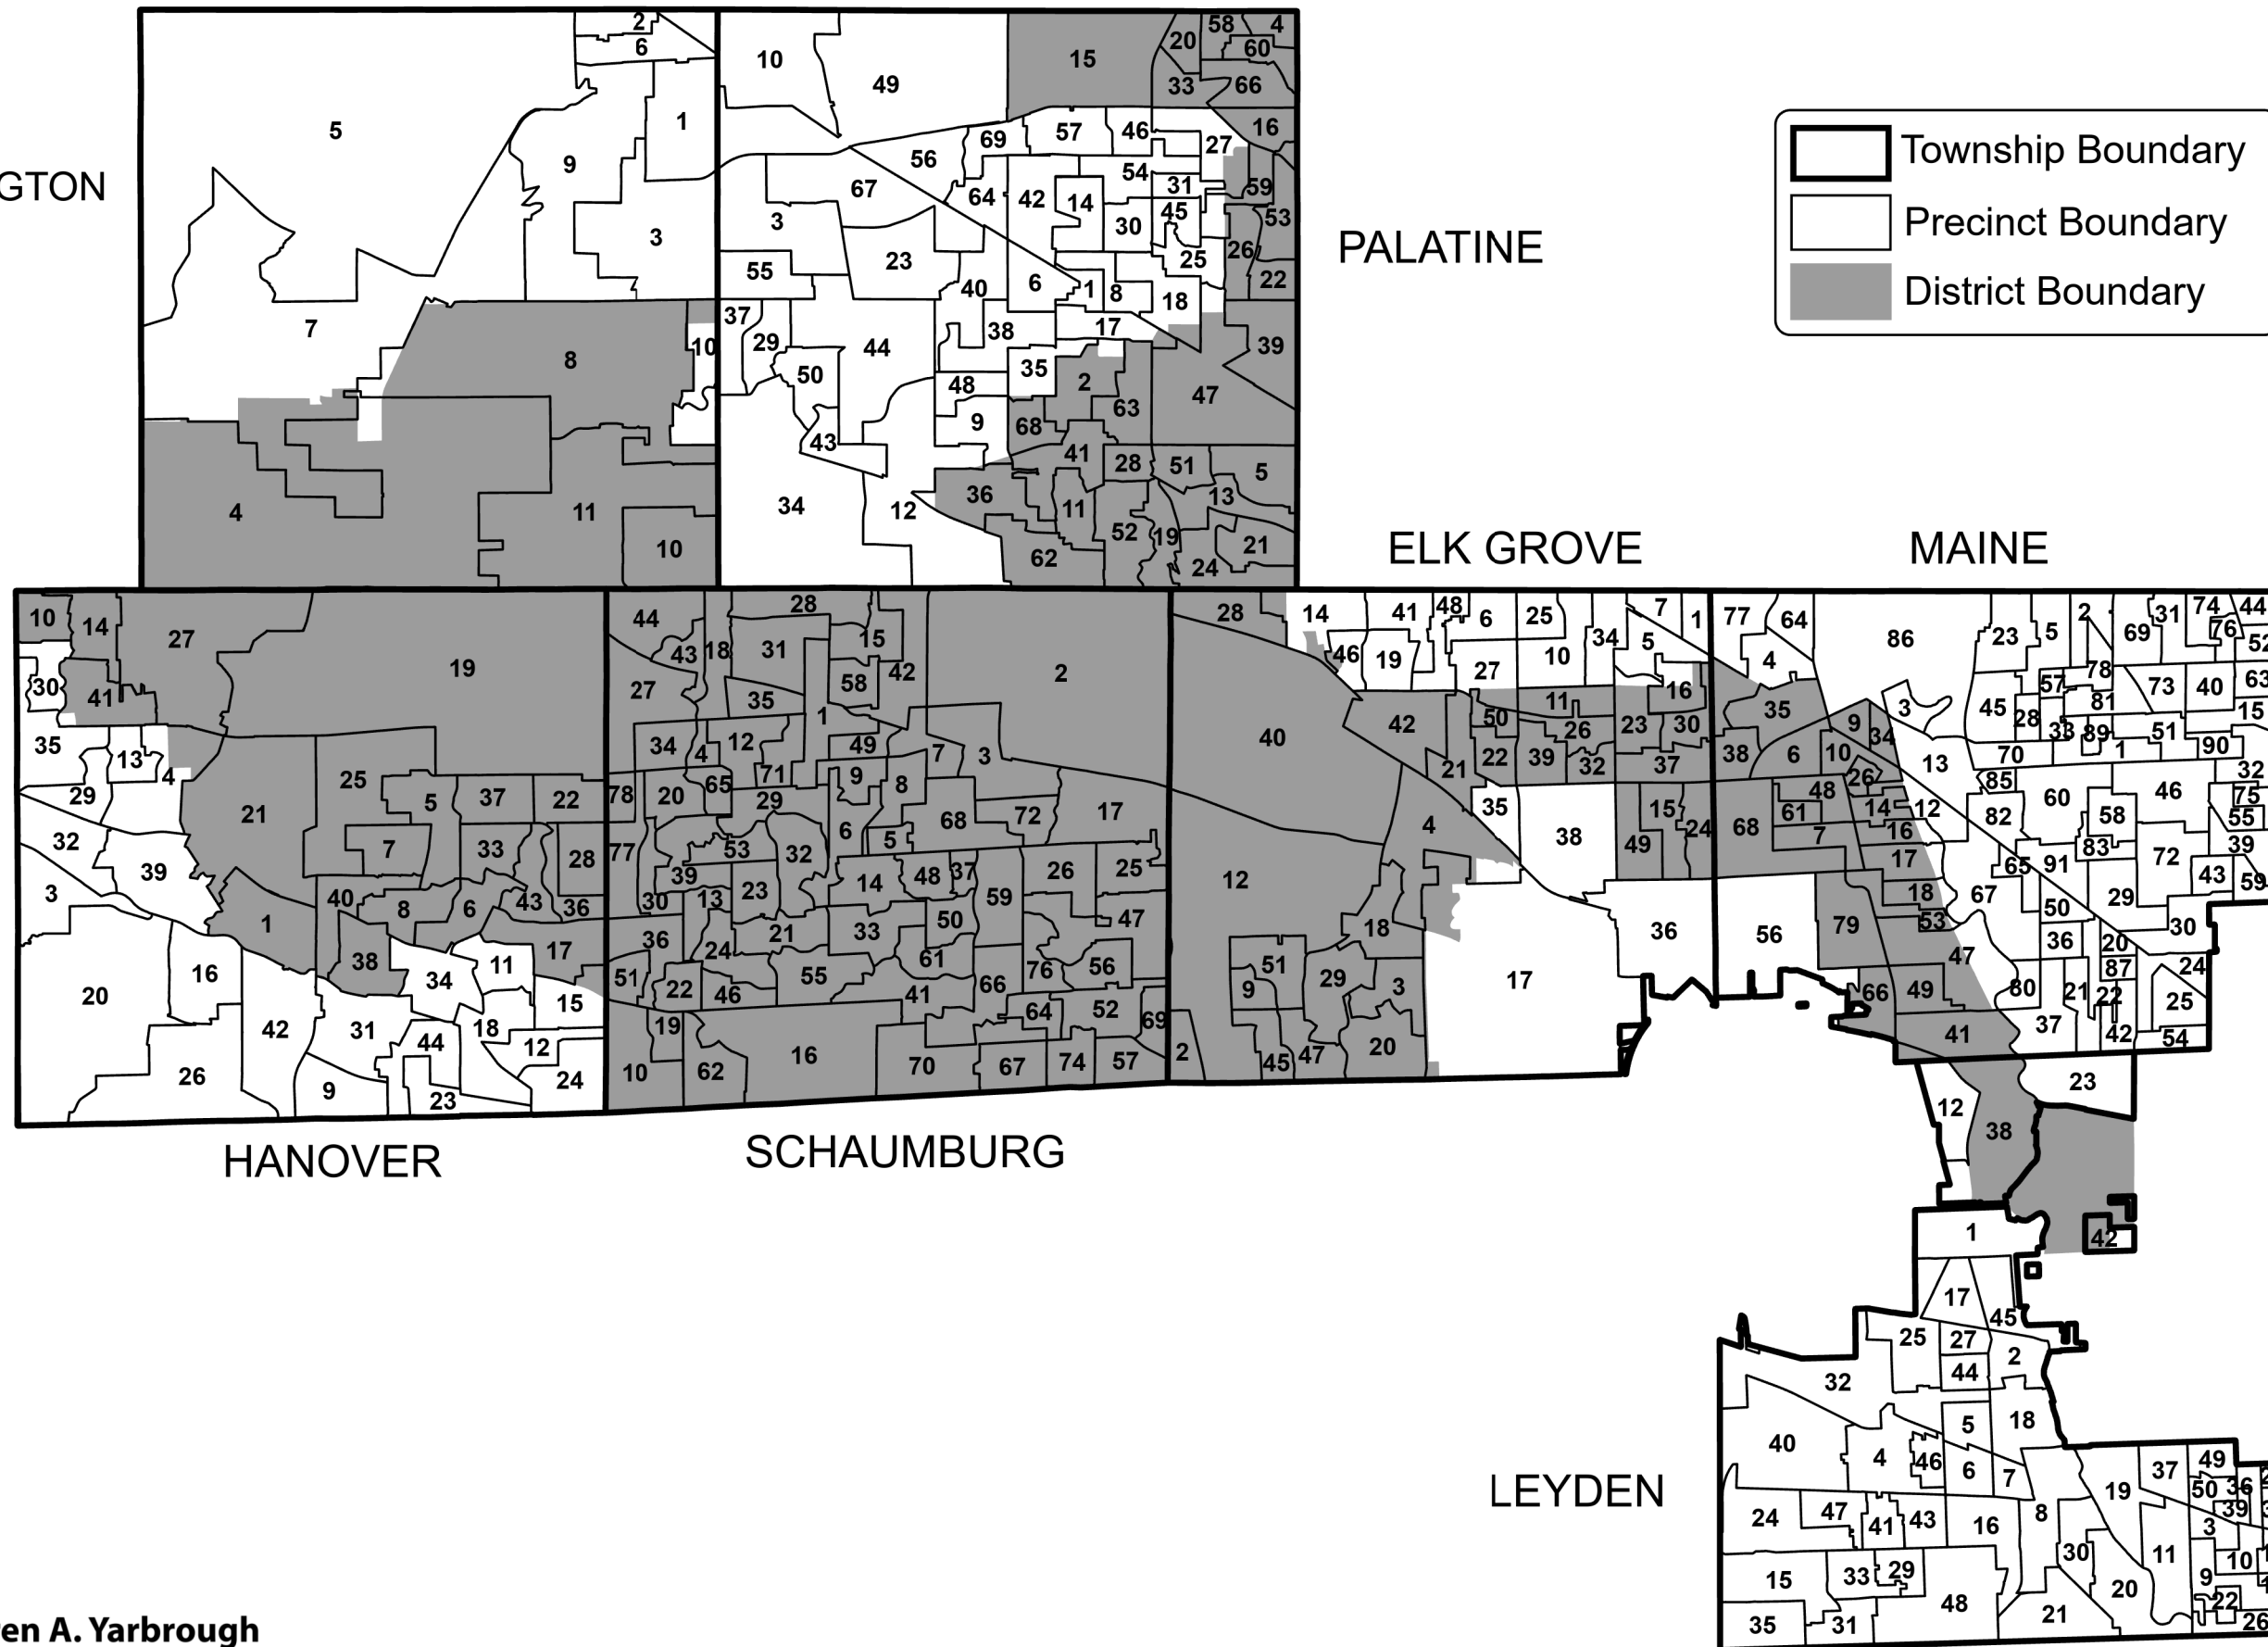

Congressional District 8

BARRINGTON

PALATINE

ELK GROVE

MAINE

HANOVER

SCHAUMBURG

LEYDEN

Congressional District 8

Townships