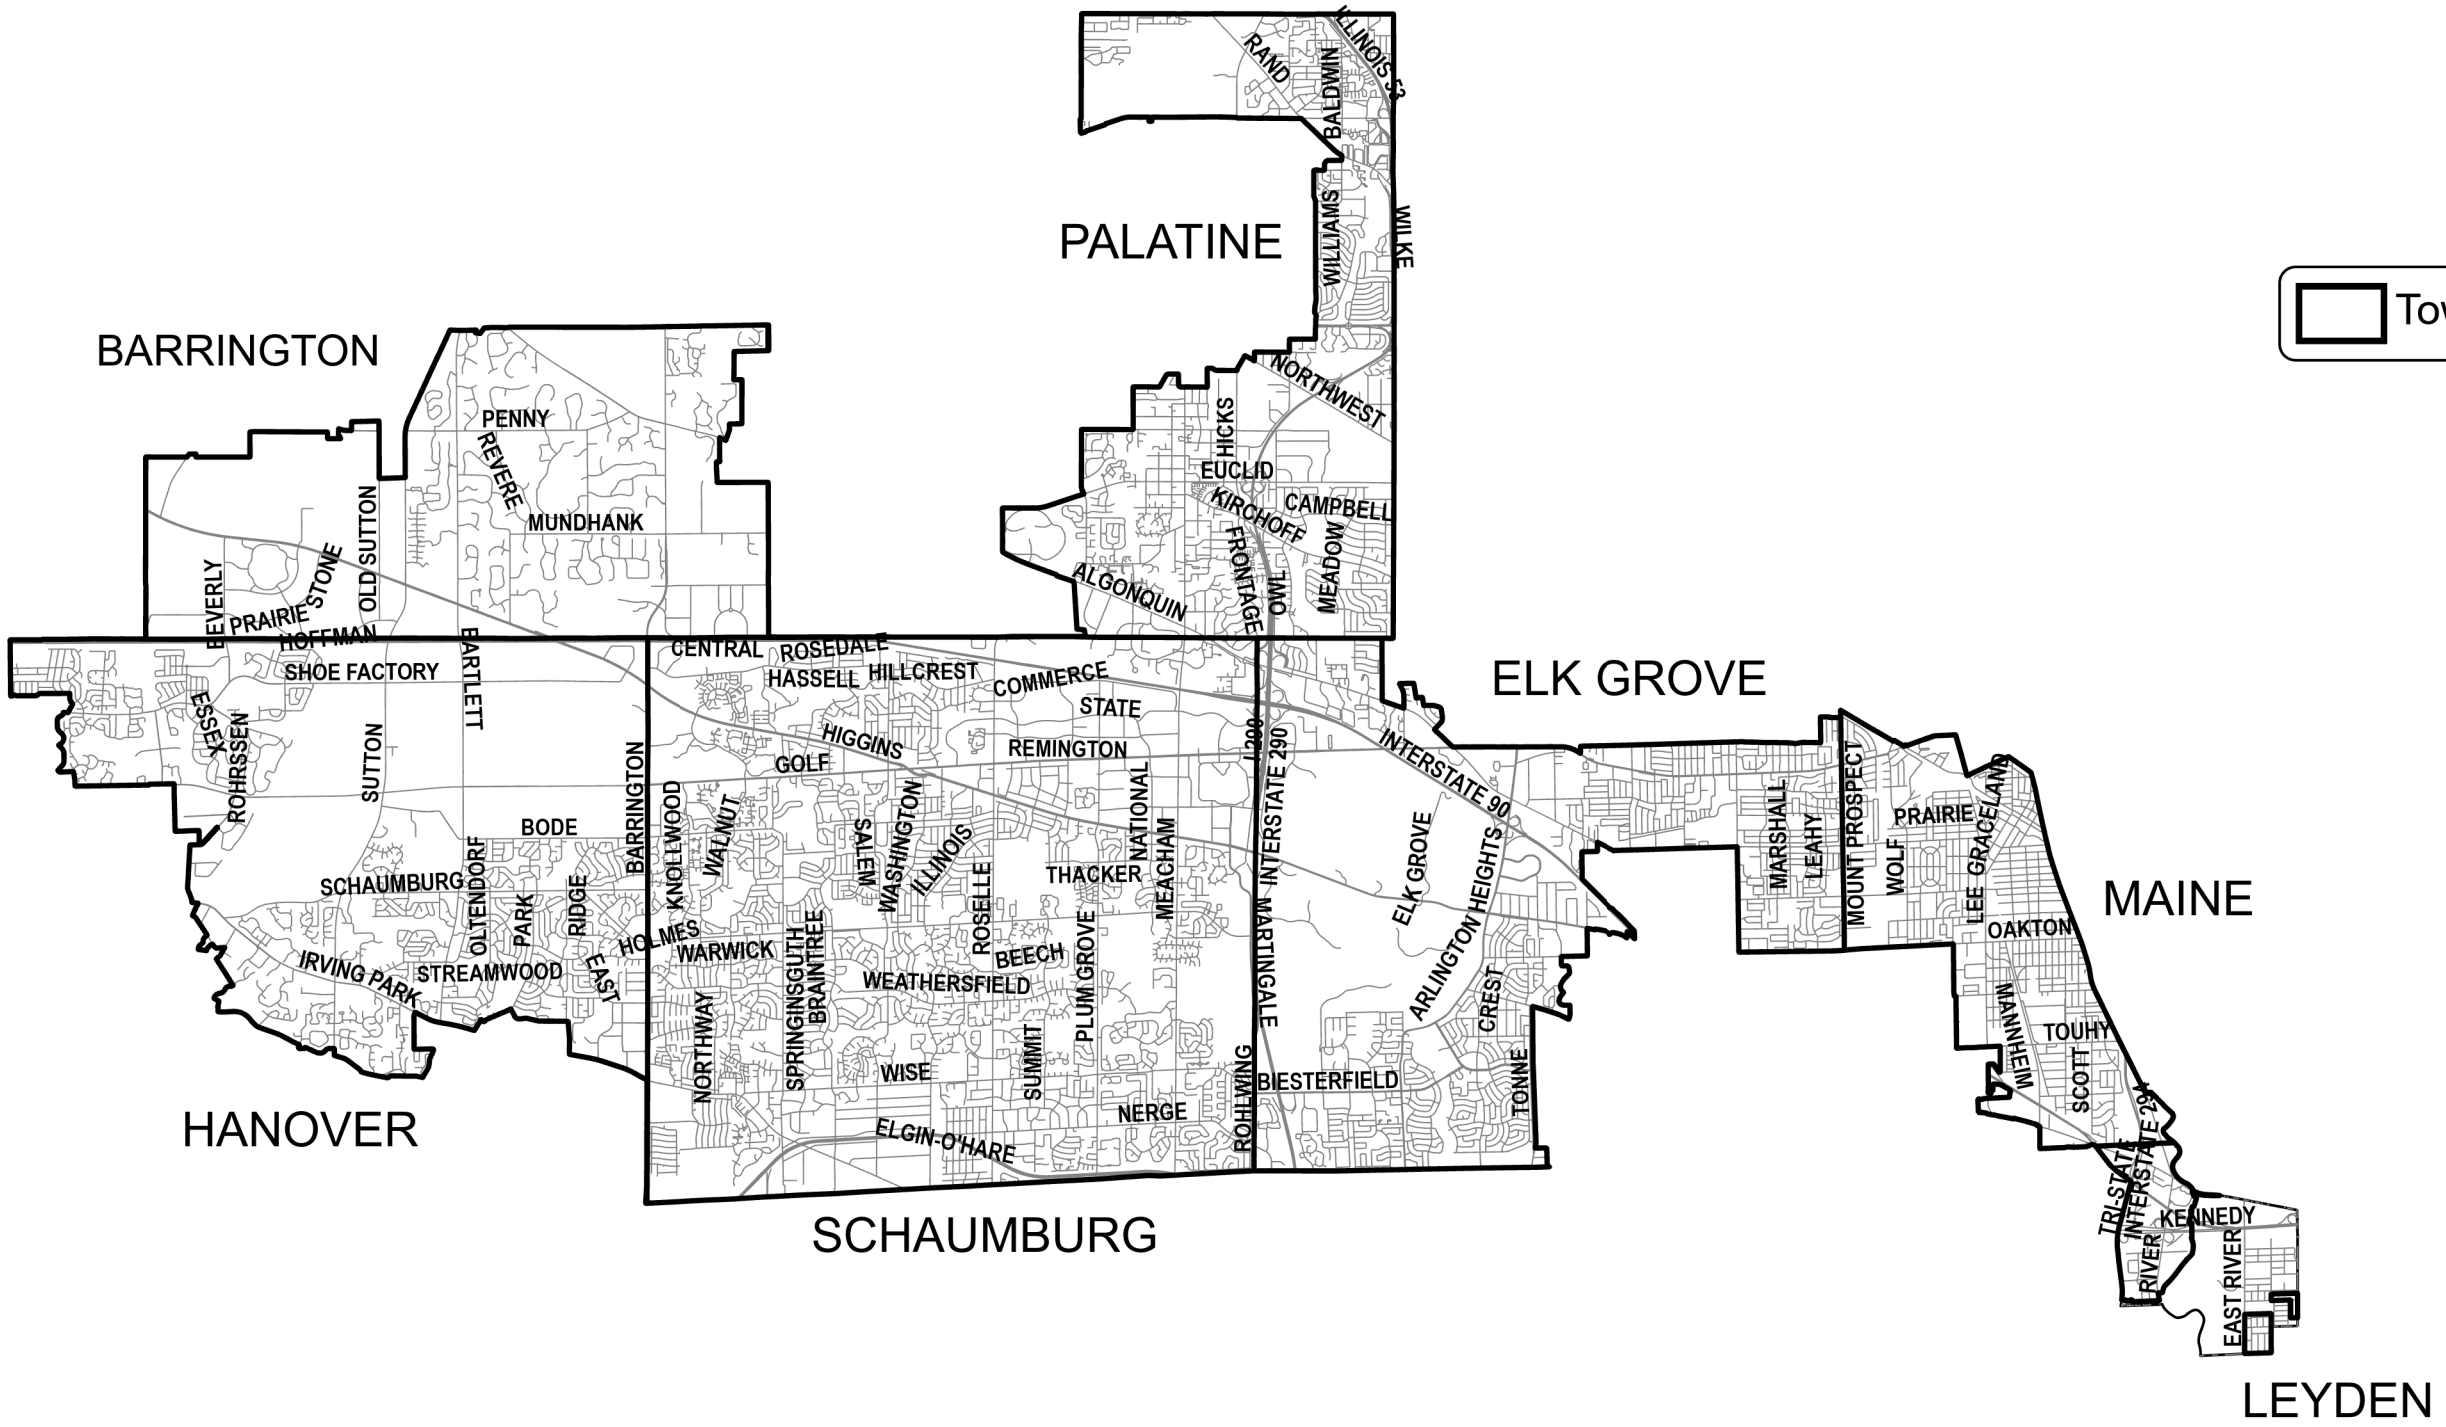

Congressional District 8

BARRINGTON

PALATINE

ELK GROVE

MAINE

HANOVER

SCHAUMBURG

LEYDEN

Congressional District 8

Townships