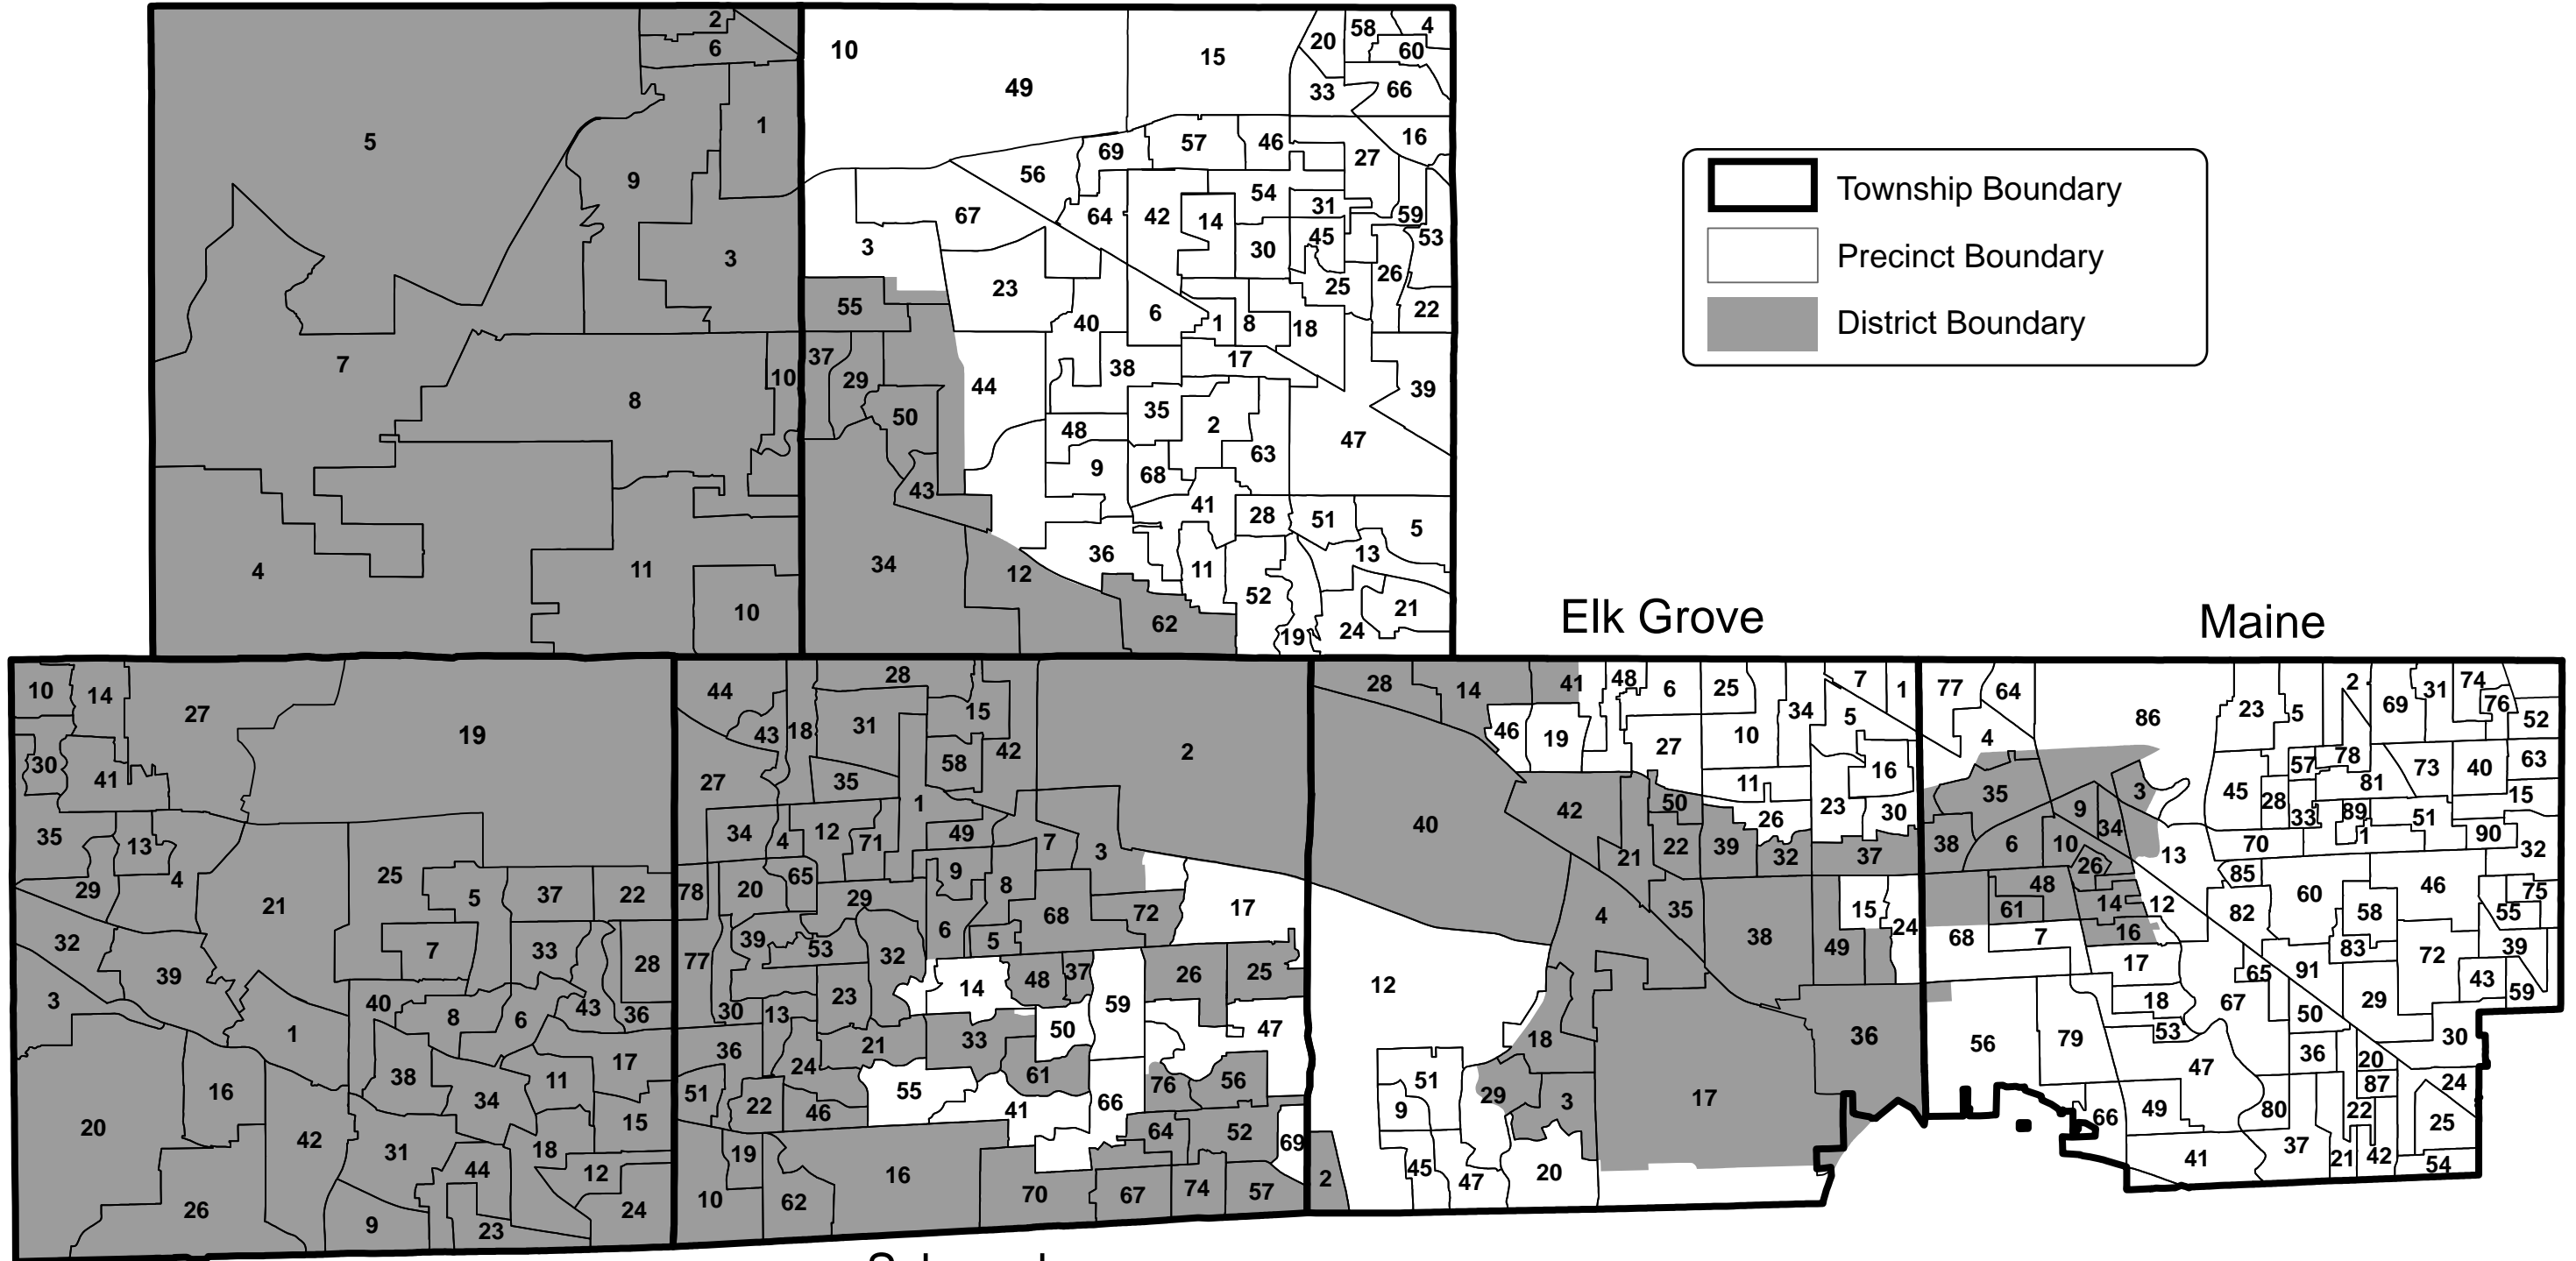

Cook County Board District 15

Barrington

Palatine

Elk Grove

Maine

Hanover

Schaumburg

County Board District 15

Karen A. Yarbrough
cookcountyclerk.il.gov

January 2022