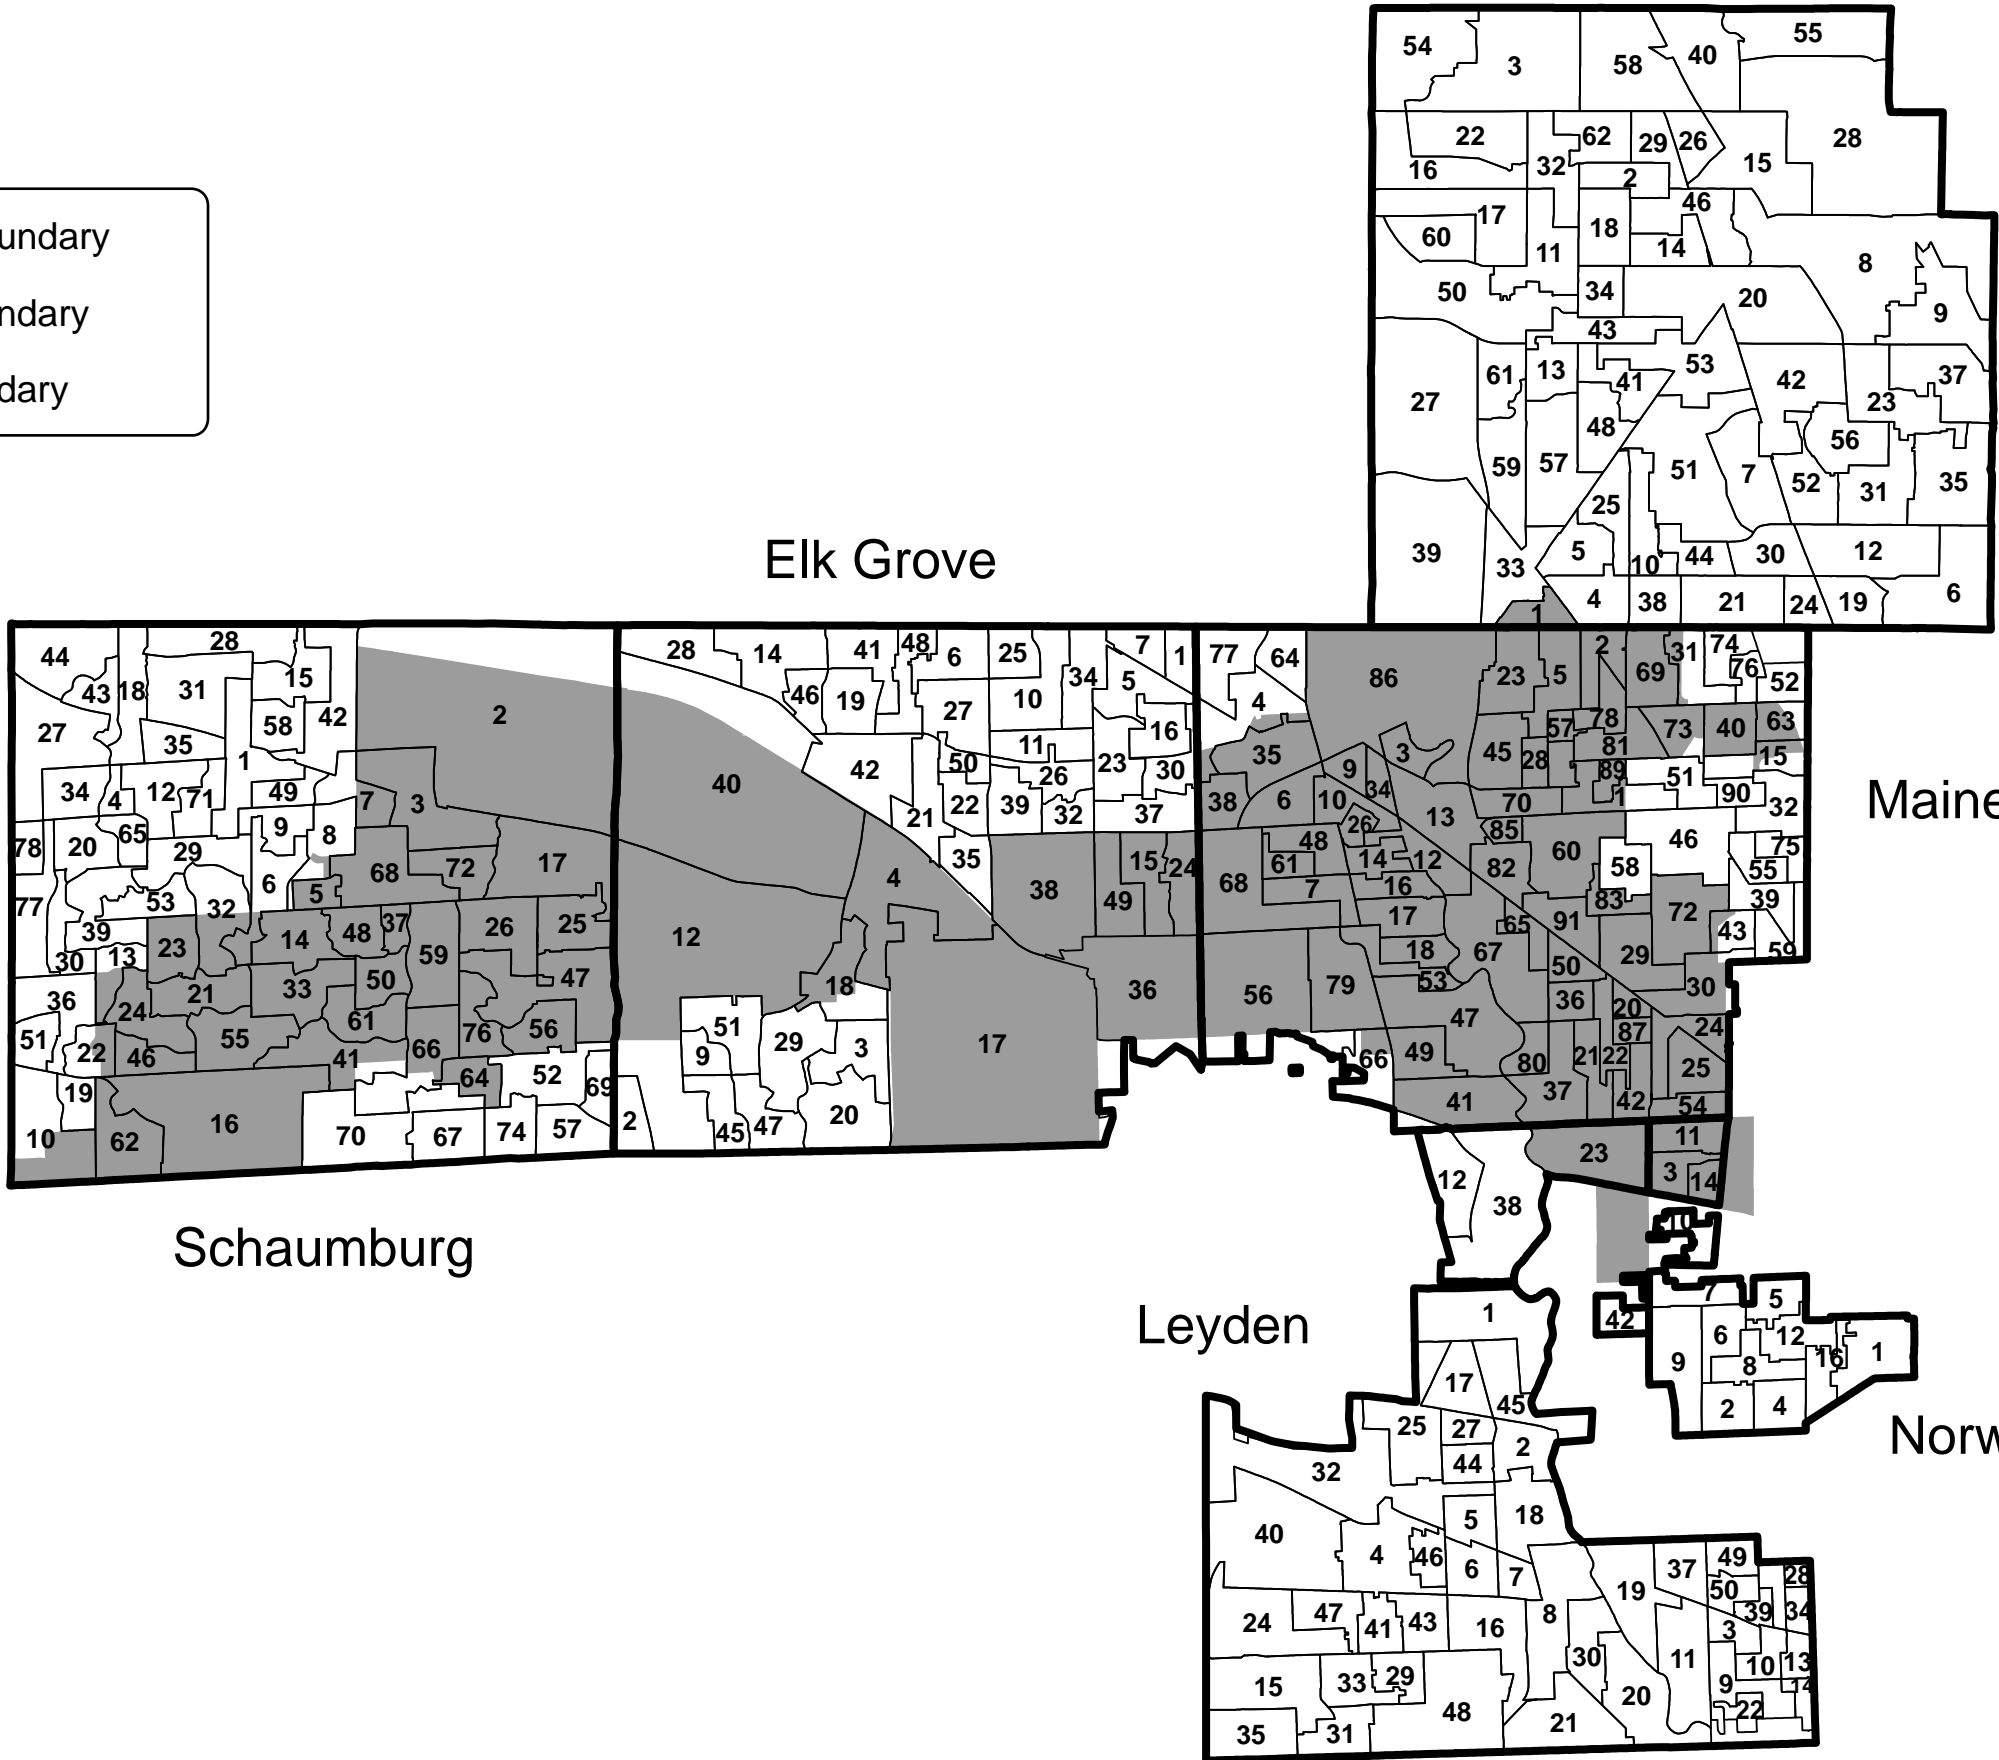

State Senate District 28

Township Boundary
 Precinct Boundary
 District Boundary

Northfield

Maine

Schaumburg

Leyden

Norwood Park

State Senate District 28

Karen A. Yarbrough
cookcountyclerk.il.gov

January 2022