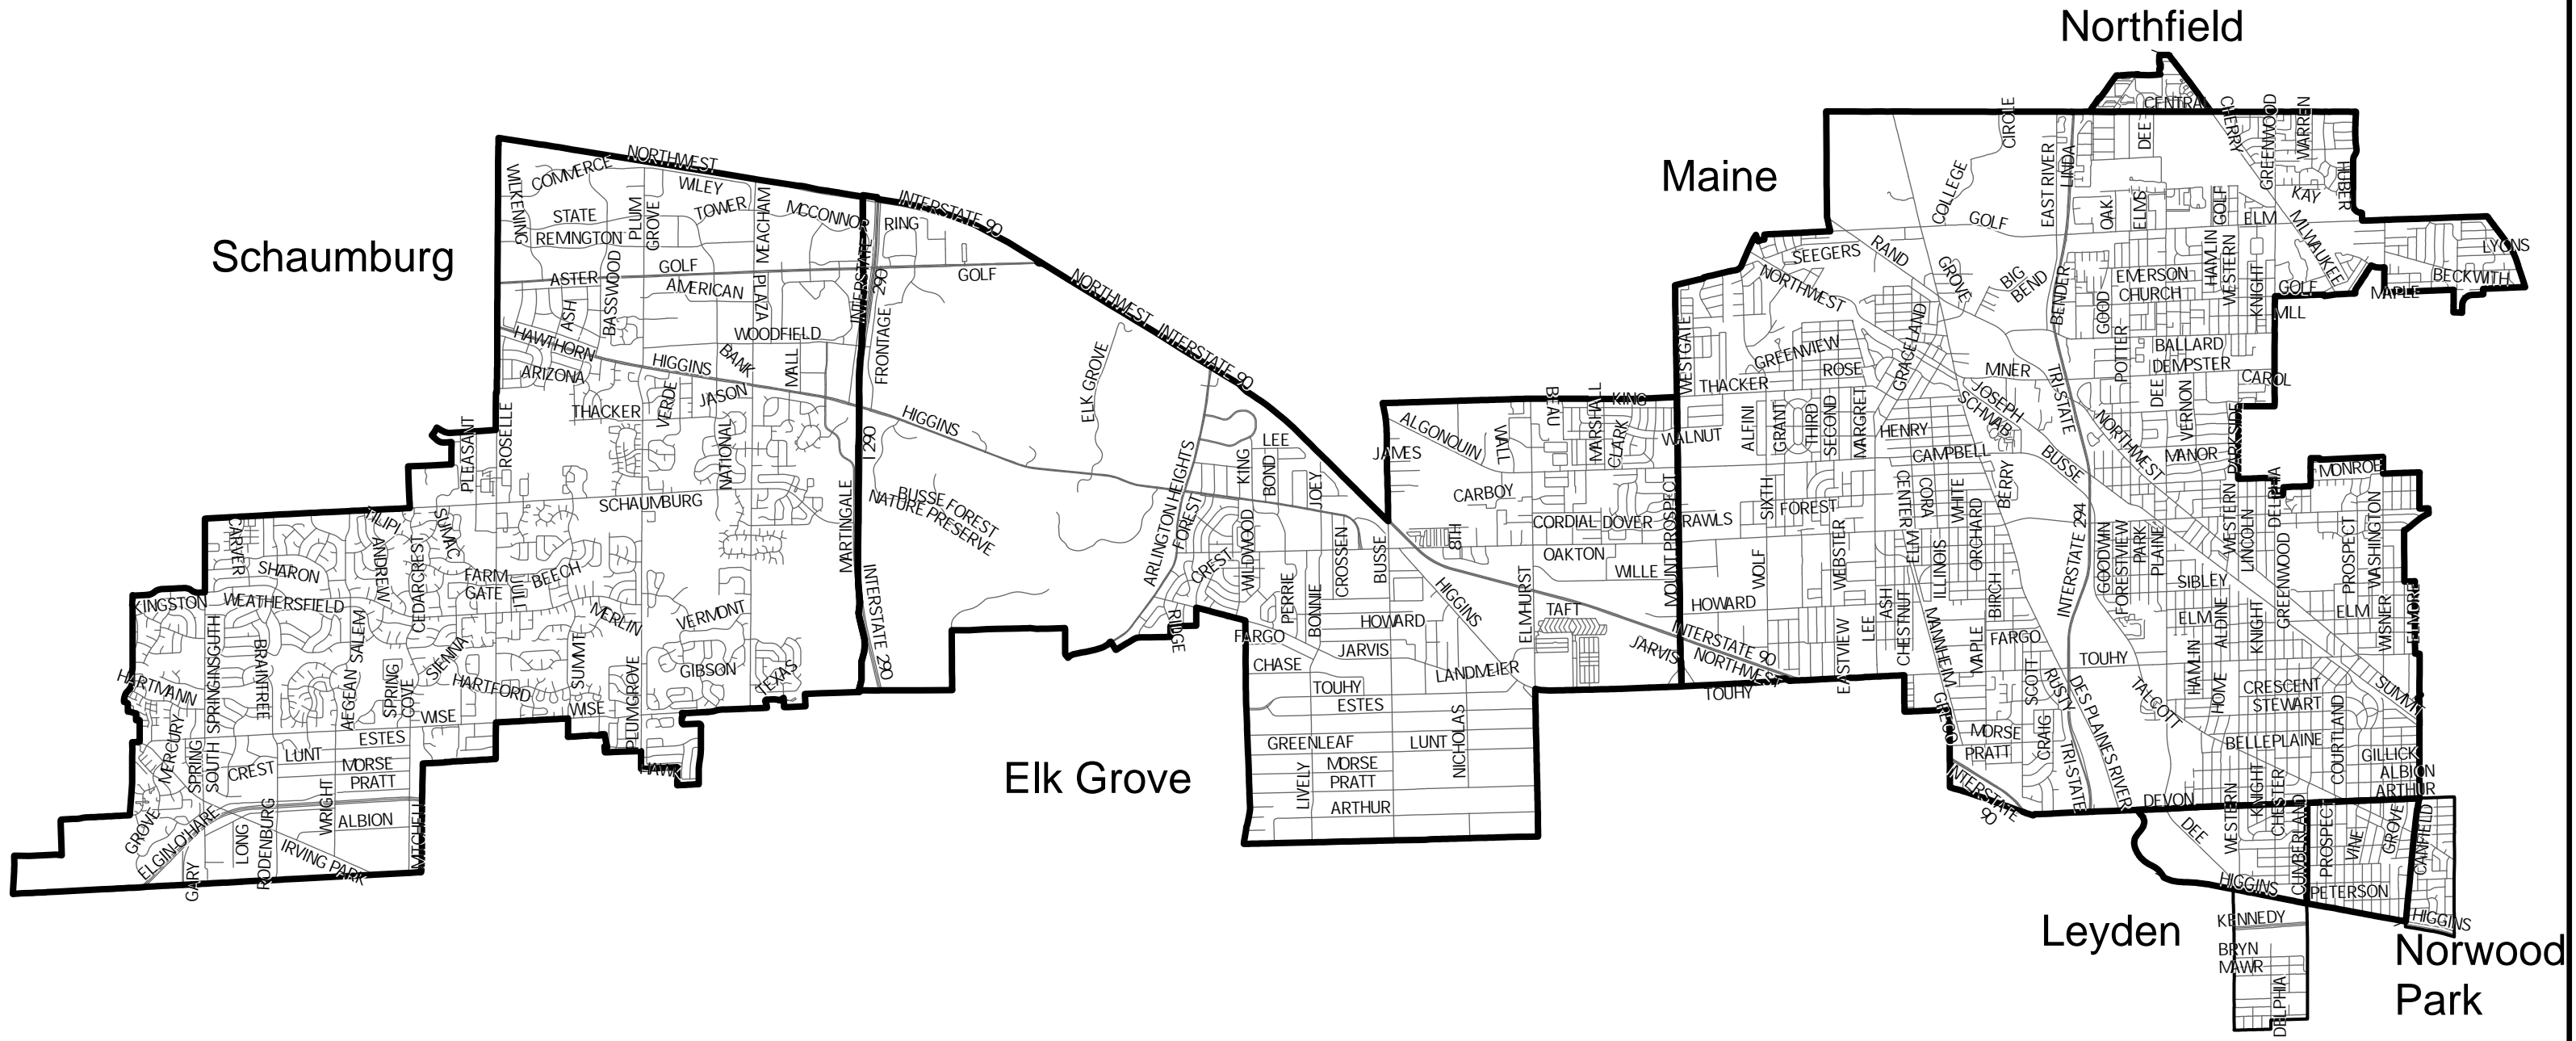

State Senate District 28

Township Boundary
 Precinct Boundary
 District Boundary

Northfield

Maine

Schaumburg

Leyden

Norwood Park

State Senate District 28